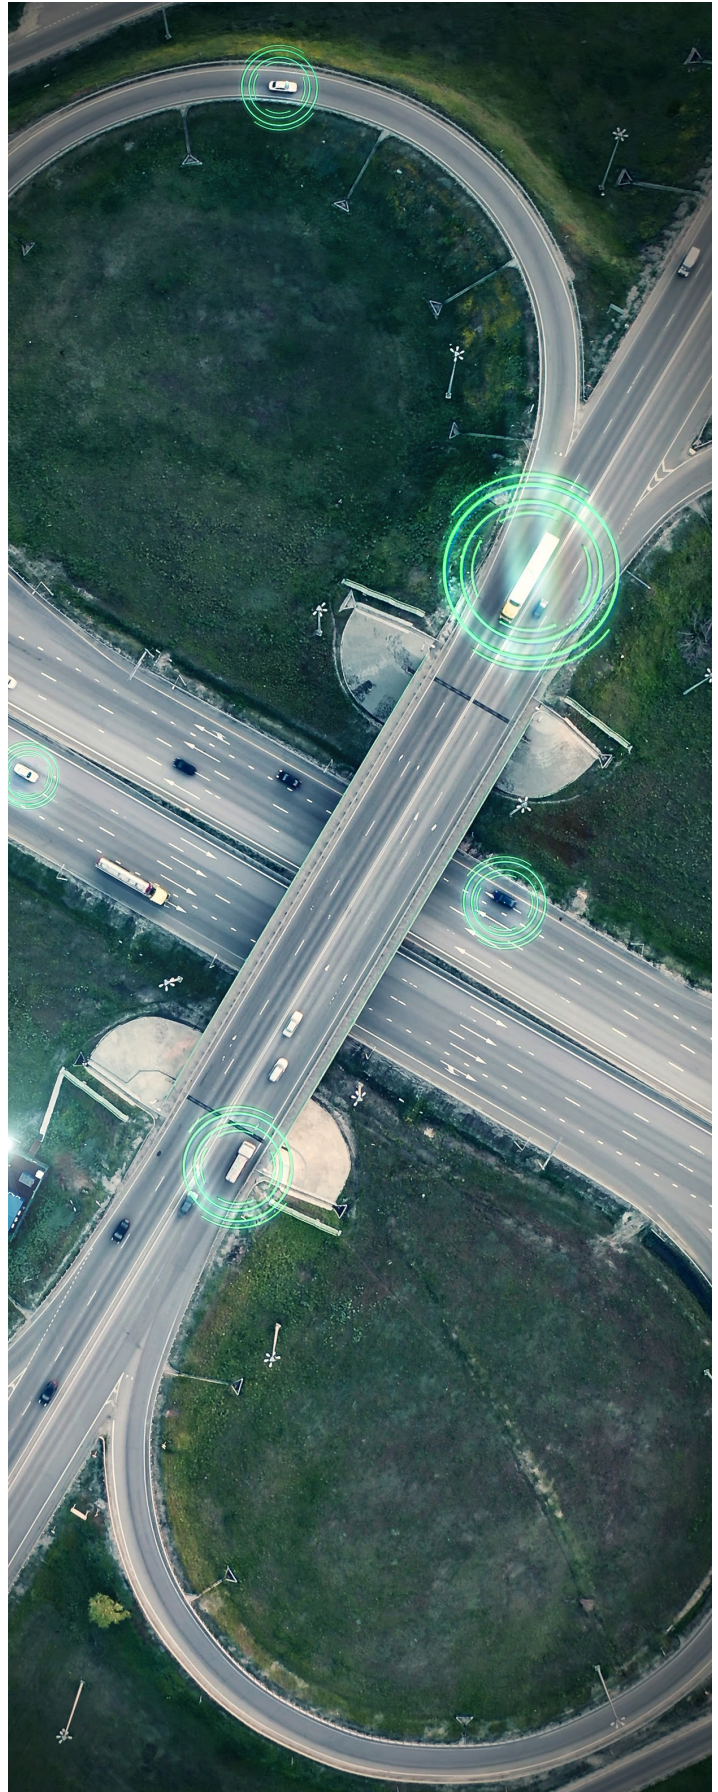

IT'S TIME FOR SMART CARGO:
REAL-TIME, IN-TRANSIT QUALITY ASSURANCE

ACTIVE MONITORING AT YOUR FINGERTIPS. AROUND THE CLOCK.

Rather than entrusting your cargo to data loggers, which can get lost in transit and can't pinpoint the exact time and location shipment damage occurs, Cargo Signal's sensors continuously and remotely transmit accurate real-time data about the quality of your goods.

ACTIVE MONITORING AT YOUR FINGERTIPS. AROUND THE CLOCK.

CARGO MOVES 24/7. YOU DESERVE 24/7 QUALITY ASSURANCE.

SERVICE LEVELS AVAILIABLE

- **Data**

Log on to our platform to view the current location, status, temperature, and humidity-levels of your cargo.