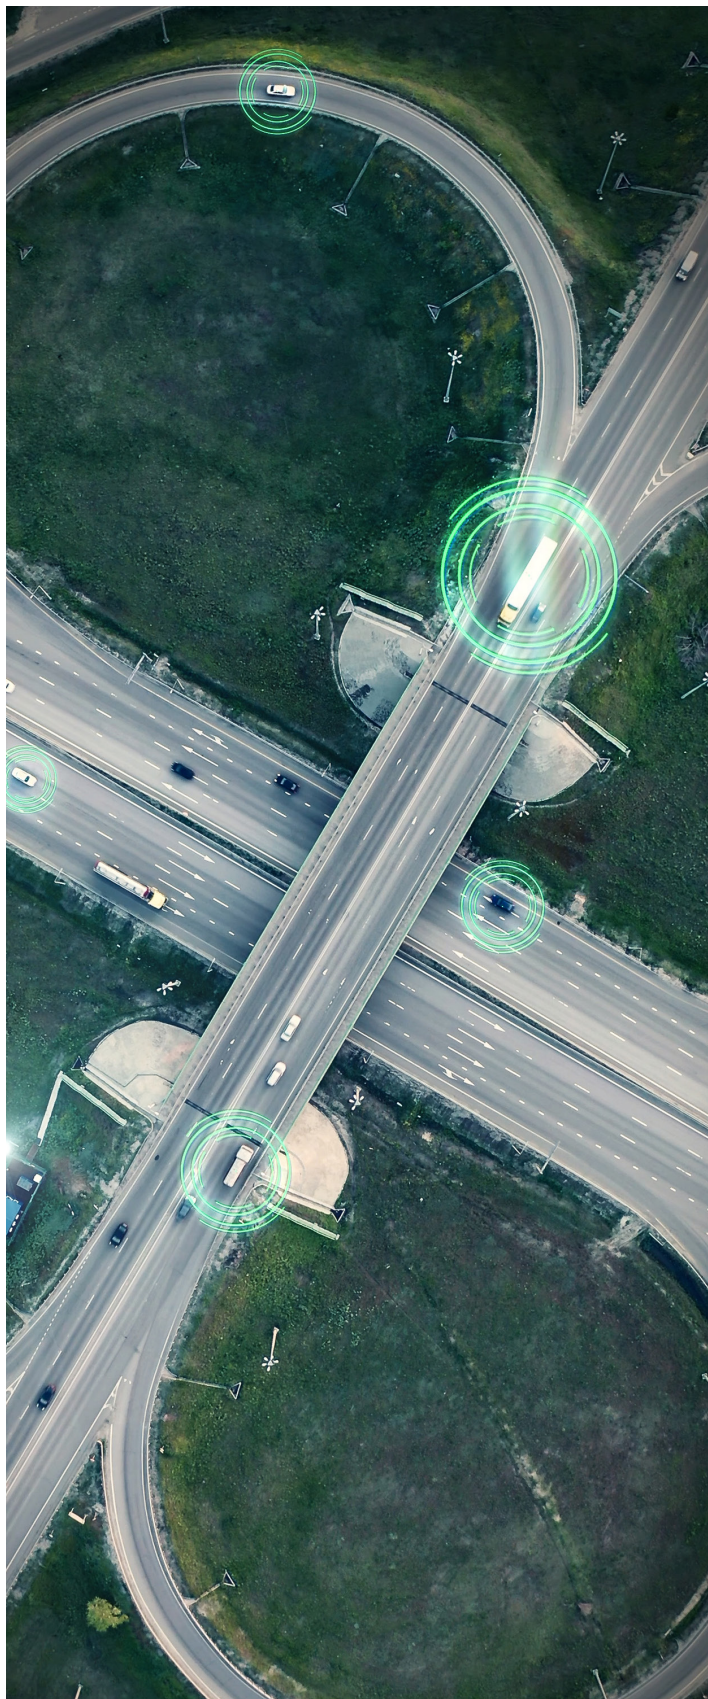

ACTIVE MONITORING AT YOUR FINGERTIPS. AROUND THE CLOCK.

CARGO MOVES 24/7. YOU DESERVE 24/7 QUALITY ASSURANCE.

SERVICE LEVELS AVAILIABLE

- **Data**

Log on to our platform to view the current location, status, temperature, and humidity-levels of your cargo.

SENSOR DEVICES

- No reverse logistics
- Remote data transmission
- Pull-and-place application
- 2in x 2in size
- Compliant on all transportation modes

ALERTS YOU CAN CUSTOMIZE

- Light exposure
- Humidity
- Out of temperature range
- Consecutive temperature
- Cumulative temperature